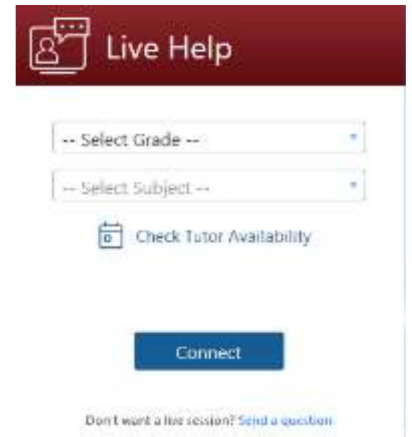

Home

Syllabus

Modules

People

Grades

Brainfuse

HelpNow Quick-Start and User Guide

Brainfuse HelpNow live online tutoring, writing lab assistance, and wide range of academic support tools can easily be accessed through all Manhattan Tech Canvas courses. The following guide will provide you with a brief introduction.

Quick-Start Instructions

Get Live Tutoring: For live help simply select your topic and subject, click “Connect” and your tutoring session will begin in the Brainfuse Whiteboard.