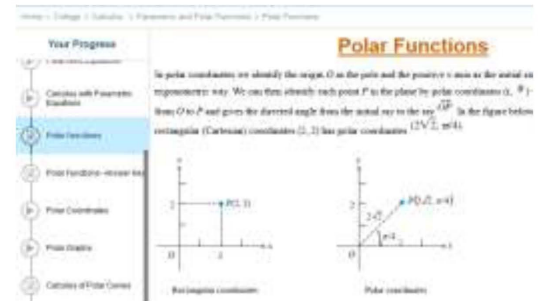

Review Lessons and Take Practice Tests

Visit SkillsSurfer to build academic skills through lessons and practice tests.